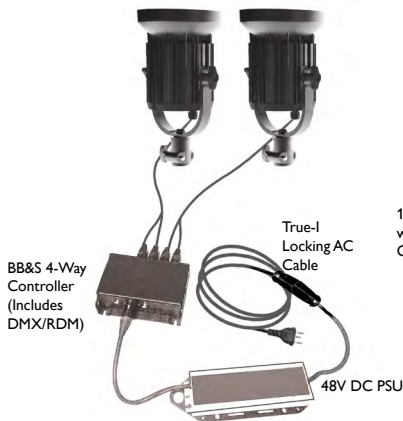

BICOLOR 5600°K (without diffuser)					
Distance Feet	3	17	23	33	66
Footcandles	6138	246	125	61	15
Distance Meters	1	5	7	10	20
LUX	66000	2640	1347	660	165

BB&S 4-WAY CONTROLLER BICOLOR

Individually Controllable on DMX/RDM or via Push-Button Display