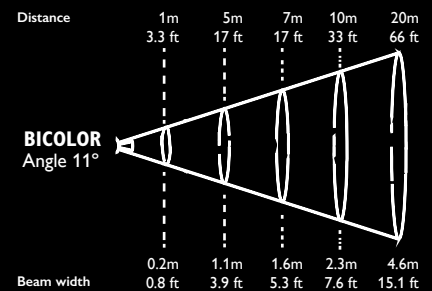

BICOLOR 2x2 Photometrics

BB&S CBL-1 Bicolor 2x2 Unit BEAM DETAILS

2x2 BICOLOR 11°

2x2 BICOLOR 2700°K (without diffuser)					
Distance Feet	3	17	23	33	66
Footcandles	19225	769	392	192	48
Distance Meters	1	5	7	10	20
LUX	206720	8269	4219	2067	517

2x2 BICOLOR 4000°K (without diffuser)					
Distance Feet	3	17	23	33	66
Footcandles	24180	967	493	242	60
Distance Meters	1	5	7	10	20
LUX	260000	10400	5306	2600	650

2x2 BICOLOR 5600°K (without diffuser)					
Distance Feet	3	17	23	33	66
Footcandles	24552	982	501	246	61
Distance Meters	1	5	7	10	20
LUX	264000	10560	5388	2640	660

**BB&S CBL-1 BICOLOR 4-HEAD
CONTROLLER IN PELICASE**
Controllable on DMX/RDM
or via Push-Button Display

BBS-2851 CBL-1 Bicolor Pelicase
DMX/RDM controller for 4 Bicolor
heads (8 channels) supplied including
PowerCon True 1 locking AC 2 meter
cable plus USB for powering wireless

BBS-2850 Compact Beamlight Bicolor
2700/5700K 2 x 2 fixture mounted
in yoke supplied with 2 meter cable
mounted with 4-pin XLR for use with
the CBL-1 Bicolor Pelicase controller

BB&S SALES INTERNATIONAL

sales@brothers-sons.dk
Tel +45 70 27 42 41

BB&S SALES U.S.A.

info@bbslighting.com
Tel 1-800-820-6610

BB&S RENTAL & SALES SUPPORT

info@bbsrentalsupport.com
Tel +46 70 333 78 00

BB&S
LIGHTING PEOPLE

bbslighting.com

Connect with us on social media