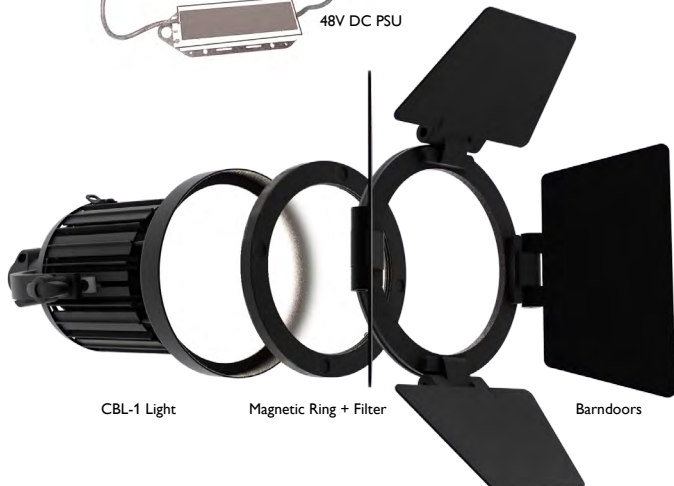

Small & Cost-effective

CBL-1 lights are ideal for news sets and stages requiring consistent lighting and for specialty uses like approximating headlights or mounting up to 30 meters/90 feet overhead—without spill, glare or stray light. Each fixture offers the identical 1.5 kg/3.3-lbs weight and dimensions of (165mm/ 6.5" long, 145mm/ 5.7" diameter), allowing quick repositioning within the same grid brackets or clamps as other CBL-1s. Due to its small size the CBL-1 fits in anywhere and is in many situations a valid replacement for key, fill and backlighting where compact punch is needed.

Versatile Operation

CBL-1's deliver with a 3-pin XLR, 2m cable, TVMP and standard yoke. They offer several operating choices.

The BB&S 4-Way Controller runs up to 4 Beamlights individually and is prepared for optional wireless DMX control or built-in DMX 512 RDM in and out and 48V power. It offers full dimming without color shift or flicker and 8- or 16-bit DMX and manual dimming plus strobe. Or user's may choose the optional BB&S 40W Driver/Dimmer with 3-pin XLR connector which can be used with either a PSU or battery. Or the 40W Driver/Dimmer and inline D-Tap cable provide battery operation. Resourceful gaffers can use standard drivers that operate off 12V.

BB&S 4-WAY CONTROLLER Individually Controllable on DMX/RDM or via Push-Button Display

POWER SUPPLY Architecture/Individual Use

STANDARD BATTERY 14.4V DC Operation

BB&S CBL-1 SKU NUMBERS

- BBS-2801 CBL-1 ACL 2700°K
- BBS-2802 CBL-1 ACL 3000°K
- BBS-2803 CBL-1 ACL 4000°K
- BBS-2804 CBL-1 ACL 5600°K
- BBS-2809 CBL-1 VNSP 2700°K
- BBS-2810 CBL-1 VNSP 3000°K
- BBS-2811 CBL-1 VNSP 4000°K
- BBS-2812 CBL-1 VNSP 5600°K
- BBS-2821 CBL-1 Bicolor 2700°K/4000°K/5600°K
- BBS-2806 CBL-1 MEDIUM 3000°K
- BBS-2808 CBL-1 MEDIUM 5600°K
- BBS-2813 CBL-1 WIDE 2700°K
- BBS-2814 CBL-1 WIDE 3000°K
- BBS-2815 CBL-1 WIDE 4000°K
- BBS-2816 CBL-1 WIDE 5600°K
(Includes Yoke, 2-meter cable, 3-pin XLR male connector, 4-pin for bicolor)