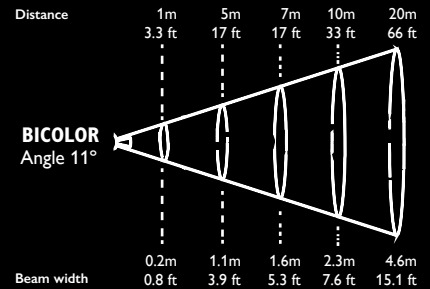

*“Powerful,
beautiful
and easy light
to play with”*

Robert Pontinder

BICOLOR Photometrics

BB&S CBL-1 Bicolor BEAM DETAILS

BICOLOR 11°

CBL-1 Bicolors

deliver with a 4-pin XLR, 2m cable, TVMP and standard yoke.

BICOLOR 2700°K (without diffuser)					
Distance Feet	3	17	23	33	66
Footcandles	4806	192	98	48	12
Distance Meters	1	5	7	10	20
LUX	51680	2067	1055	517	129

CBL-1 Bicolors

TLCI is 98 in 2700, 4000 and 5600 K

BICOLOR 4000°K (without diffuser)					
Distance Feet	3	17	23	33	66
Footcandles	6045	242	123	60	15
Distance Meters	1	5	7	10	20
LUX	65000	2600	1327	650	163

BICOLOR 5600°K (without diffuser)					
Distance Feet	3	17	23	33	66
Footcandles	6138	246	125	61	15
Distance Meters	1	5	7	10	20
LUX	66000	2640	1347	660	165

BB&S 4-WAY CONTROLLER BICOLOR

Individually Controllable on DMX/RDM or via Push-Button Display

POWER SUPPLY

Architecture/Individual Use

STANDARD BATTERY

14.4V DC Operation

BICOLOR

Angle 11°

BB&S
LIGHTING PEOPLE

bbslighting.com