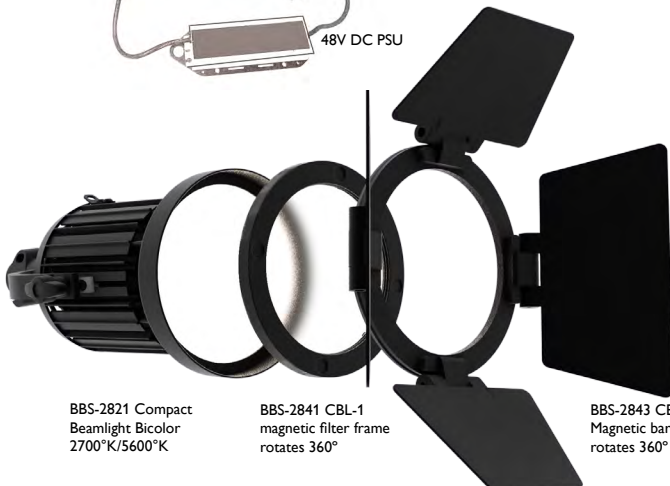

Length:
165mm/6.5"

Diameter:
145mm/5.7"

Weight:
1.5 kg/3.3-lbs

BB&S CBL-1 SPECIFICATIONS

POWER

- Lamphead—1050 mA at 36 V, 41W maximum draw
- With 4-Way Controller (4 single color heads or bicolor 2 heads) 100-270V 50/60 Hz 175W maximum draw
- With Pipeline manual dimmers: 12-14.4V at 3.5 amps

BICOLOR 5600°K (without diffuser)					
Distance Feet	3	17	23	33	66
Footcandles	6138	246	125	61	15
Distance Meters	1	5	7	10	20
LUX	66000	2640	1347	660	165

BB&S 4-WAY CONTROLLER BICOLOR

Individually Controllable on DMX/RDM or via Push-Button Display

POWER SUPPLY

Architecture/Individual Use

STANDARD BATTERY

14.4V DC Operation

BICOLOR

Angle 11°

BB&S
LIGHTING PEOPLE

bbslighting.com