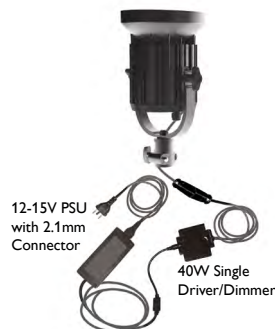

Versatile Operation

CBL-1's deliver with a 3-pin XLR, 2m cable, TVMP and standard yoke. They offer several operating choices.

The BB&S 4-Way Controller runs up to 4 Beamlights individually and is prepared for optional wireless DMX control or built-in DMX 512 RDM in and out and 48V power. It offers full dimming without color shift or flicker and 8- or 16-bit DMX and manual dimming plus strobe. Or user's may choose the optional BB&S 40W Driver/Dimmer with 3-pin XLR connector which can be used with either a PSU or battery. Or the 40W Driver/Dimmer and inline D-Tap cable provide battery operation. Resourceful gaffers can use standard drivers that operate off 12V.

BB&S 4-WAY CONTROLLER Individually Controllable on DMX/RDM or via Push-Button Display

POWER SUPPLY Architecture/Individual Use

STANDARD BATTERY 14.4V DC Operation

BB&S CBL-1 SKU NUMBERS

- BBS-2801 CBL-1 ACL 2700°K
- BBS-2802 CBL-1 ACL 3000°K
- BBS-2803 CBL-1 ACL 4000°K
- BBS-2804 CBL-1 ACL 5600°K
- BBS-2809 CBL-1 VNSP 2700°K
- BBS-2810 CBL-1 VNSP 3000°K
- BBS-2811 CBL-1 VNSP 4000°K
- BBS-2812 CBL-1 VNSP 5600°K
- BBS-2821 CBL-1 Bicolor 2700°K/4000°K/5600°K
- BBS-2806 CBL-1 MEDIUM 3000°K
- BBS-2808 CBL-1 MEDIUM 5600°K
- BBS-2813 CBL-1 WIDE 2700°K
- BBS-2814 CBL-1 WIDE 3000°K
- BBS-2815 CBL-1 WIDE 4000°K
- BBS-2816 CBL-1 WIDE 5600°K
(Includes Yoke, 2-meter cable, 3-pin XLR male connector, 4-pin for bicolor)