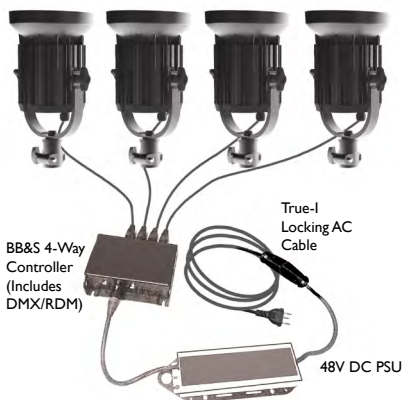

Versatile Operation

CBL-1's deliver with a 3-pin XLR, 2m cable, TVMP and standard yoke. They offer several operating choices.

The BB&S 4-Way Controller runs up to 4 Beamlights individually and is prepared for optional wireless DMX control or built-in DMX 512 RDM in and out and 48V power. It offers full dimming without color shift or flicker and 8- or 16-bit DMX and manual dimming plus strobe. Or user's may choose the optional BB&S 40W Driver/Dimmer with 3-pin XLR connector which can be used with either a PSU or battery. Or the 40W Driver/Dimmer and inline D-Tap cable provide battery operation. Resourceful gaffers can use standard drivers that operate off 12V.

BB&S 4-WAY CONTROLLER Individually Controllable on DMX/RDM or via Push-Button Display

POWER SUPPLY Architecture/Individual Use

STANDARD BATTERY 14.4V DC Operation

BB&S CBL-1 SKU NUMBERS

- BBS-2801 CBL-1 ACL 2700°K
- BBS-2802 CBL-1 ACL 3000°K
- BBS-2803 CBL-1 ACL 4000°K
- BBS-2804 CBL-1 ACL 5600°K
- BBS-2809 CBL-1 VNSP 2700°K
- BBS-2810 CBL-1 VNSP 3000°K
- BBS-2811 CBL-1 VNSP 4000°K
- BBS-2812 CBL-1 VNSP 5600°K
- BBS-2821 CBL-1 Bicolor 2700°K/4000°K/5600°K
- BBS-2806 CBL-1 MEDIUM 3000°K
- BBS-2808 CBL-1 MEDIUM 5600°K
- BBS-2813 CBL-1 WIDE 2700°K
- BBS-2814 CBL-1 WIDE 3000°K
- BBS-2815 CBL-1 WIDE 4000°K
- BBS-2816 CBL-1 WIDE 5600°K
(Includes Yoke, 2-meter cable, 3-pin XLR male connector, 4-pin for bicolor)